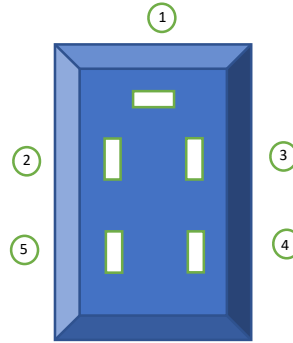

1	Black	Earth
2	Brown/Green	Self park +12V
3	Blue/Green	Speed 2
4	2 x Green	+12v
5	Green/Red	Speed 1

Switch

Harness Plug
(viewed from
open end)

TWO SPEED WIPER MOTOR WIRING LAYOUT