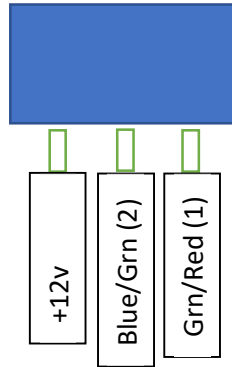

1	Black	Earth
2	Brown/Green	Self park +12V
3	Blue/Green	Speed 2
4	2 x Green	+12v
5	Green/Red	Speed 1

Switch

Harness Plug
(viewed from
open end)

TWO SPEED WIPER MOTOR WIRING LAYOUT